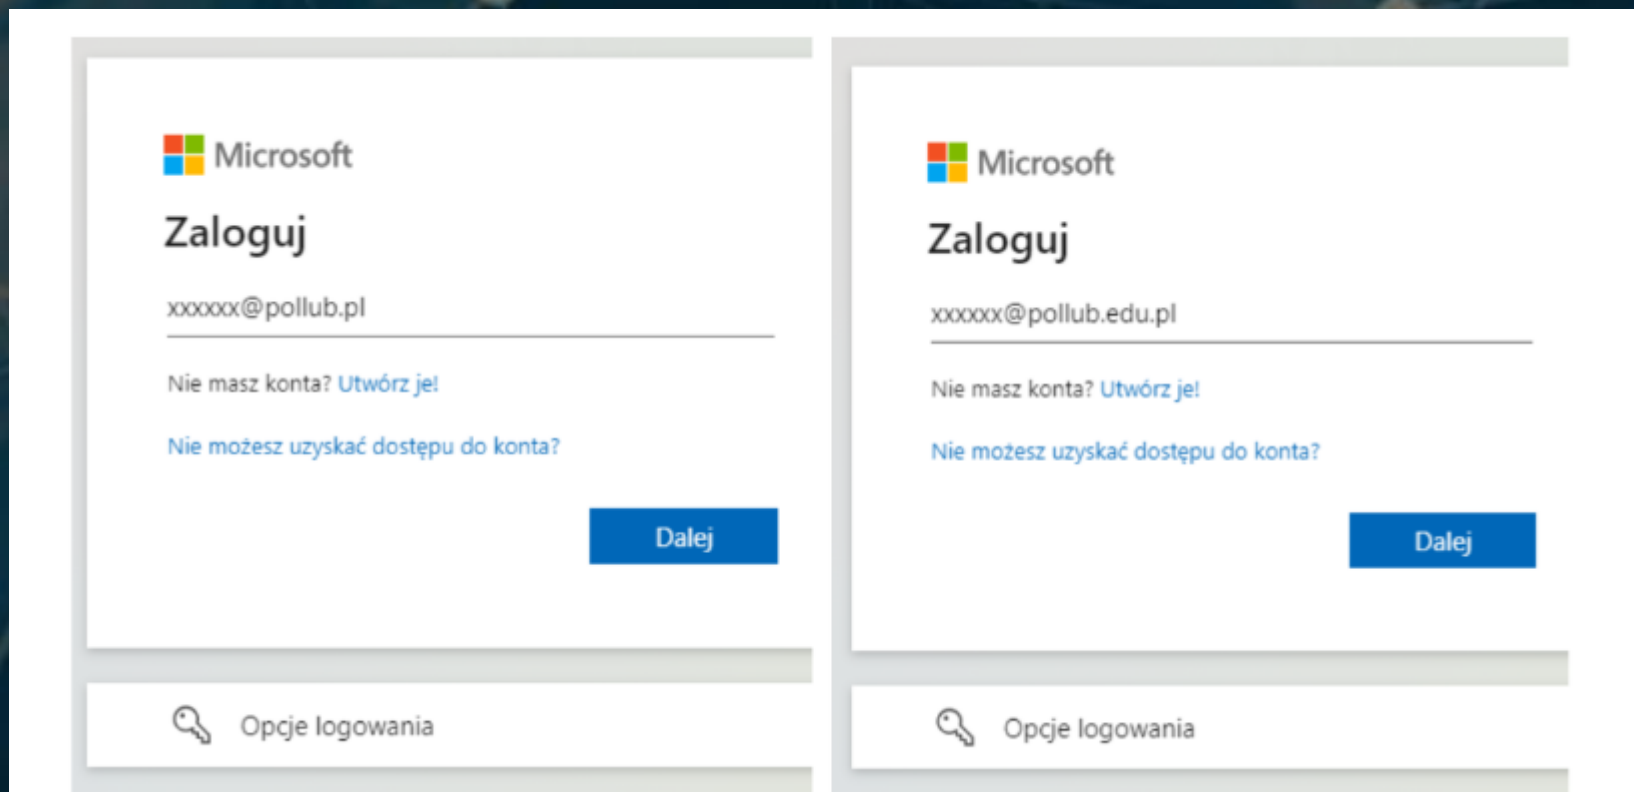

FROM NEW POLLUB EMAIL ADDRESS CONTACT IT IN ORDER TO GET THE ACCESS TO OFFICE365 PLATFORM, FOLLOW THE INSTRUCTION:

► <https://pollub.pl/studenci/dzial-it/office-365>