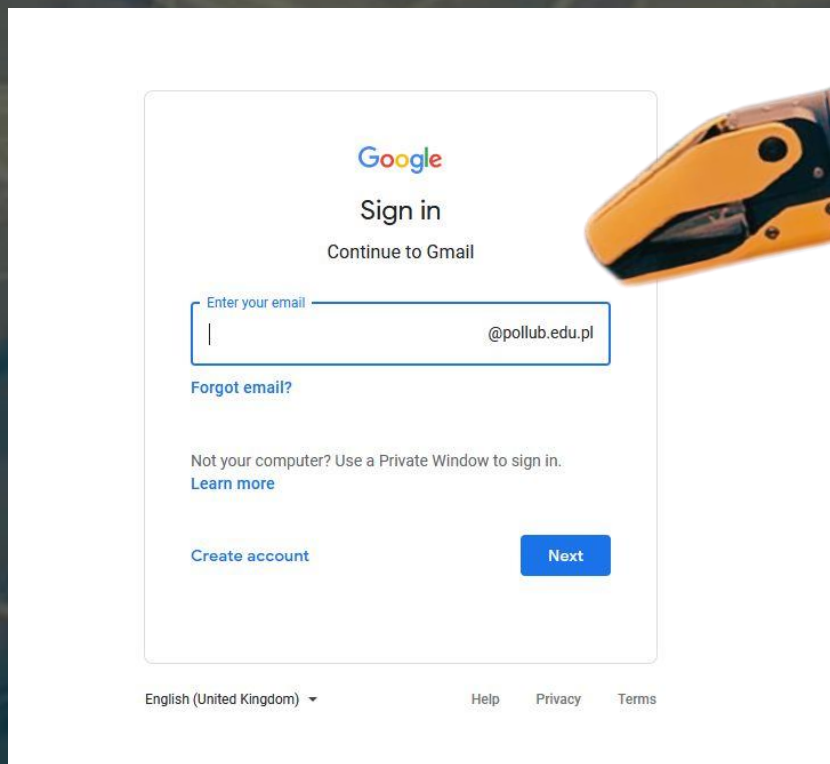

TO VERIFY THE ADDRESS, GO TO
MAIL.POLLUB.EDU.PL AND LOG IN
TO YOUR ACCOUNT.